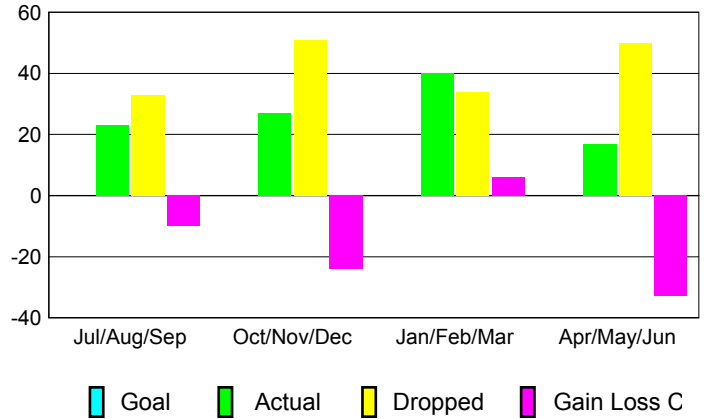

GMT: **DANA BIGGS**

Location: **MONTANA**

GMT CA: **1**

CLUBS

| Month | New Club Goal | Actual New Clubs | Actual Dropped Clubs | Gain/Loss of Clubs |
|------------------|---------------|------------------|----------------------|--------------------|
| 2012-2013 | | | | |
| Jul/Aug/Sep | 0 | 0 | 0 | 0 |
| Oct/Nov/Dec | 0 | 0 | 1 | -1 |
| Jan/Feb/Mar | 0 | 0 | 0 | 0 |
| Apr/May/June | 0 | 0 | 1 | -1 |
| Totals | 0 | 0 | 2 | -2 |

MEMBERSHIP

| Month | Net Memb Goal | Actual New Memb | Actual Dropped Memb | Gain/Loss of Memb |
|------------------|---------------|-----------------|---------------------|-------------------|
| 2012-2013 | | | | |
| Jul/Aug/Sep | 0 | 23 | 33 | -10 |
| Oct/Nov/Dec | 0 | 27 | 51 | -24 |
| Jan/Feb/Mar | 0 | 40 | 34 | 6 |
| Apr/May/June | 0 | 17 | 50 | -33 |
| Totals | 0 | 107 | 168 | -61 |

Club Results 2012-2013
Goal, New, Dropped, Gain/Loss

Membership Results 2012-2013
Goal, New, Dropped, Gain/Loss

YTD Status Quo Clubs 2012-2013

Status Quo Clubs Compared to Status Quo Members

Gender Comparison 2012-2013