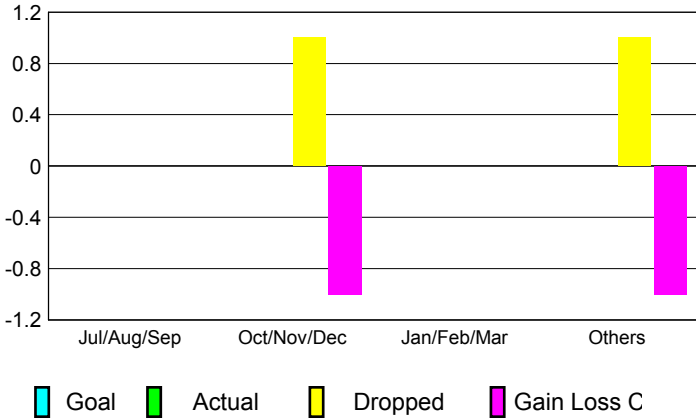

GMT: **DANA BIGGS**

Location: **MONTANA**

GMT CA: **1**

CLUBS

| Month | New Club Goal | Actual New Clubs | Actual Dropped Clubs | Gain/Loss of Clubs |
|------------------|---------------|------------------|----------------------|--------------------|
| 2012-2013 | | | | |
| Jul/Aug/Sep | 0 | 0 | 0 | 0 |
| Oct/Nov/Dec | 0 | 0 | 1 | -1 |
| Jan/Feb/Mar | 0 | 0 | 0 | 0 |
| Apr/May/June | 0 | 0 | 1 | -1 |
| Totals | 0 | 0 | 2 | -2 |

MEMBERSHIP

| Month | Net Memb Goal | Actual New Memb | Actual Dropped Memb | Gain/Loss of Memb |
|------------------|---------------|-----------------|---------------------|-------------------|
| 2012-2013 | | | | |
| Jul/Aug/Sep | 0 | 23 | 33 | -10 |
| Oct/Nov/Dec | 0 | 27 | 51 | -24 |
| Jan/Feb/Mar | 0 | 40 | 34 | 6 |
| Apr/May/June | 0 | 17 | 50 | -33 |
| Totals | 0 | 107 | 168 | -61 |

Club Results 2012-2013
Goal, New, Dropped, Gain/Loss

Membership Results 2012-2013
Goal, New, Dropped, Gain/Loss

YTD Status Quo Clubs 2012-2013

Status Quo Clubs Compared to Status Quo Members

Gender Comparison 2012-2013